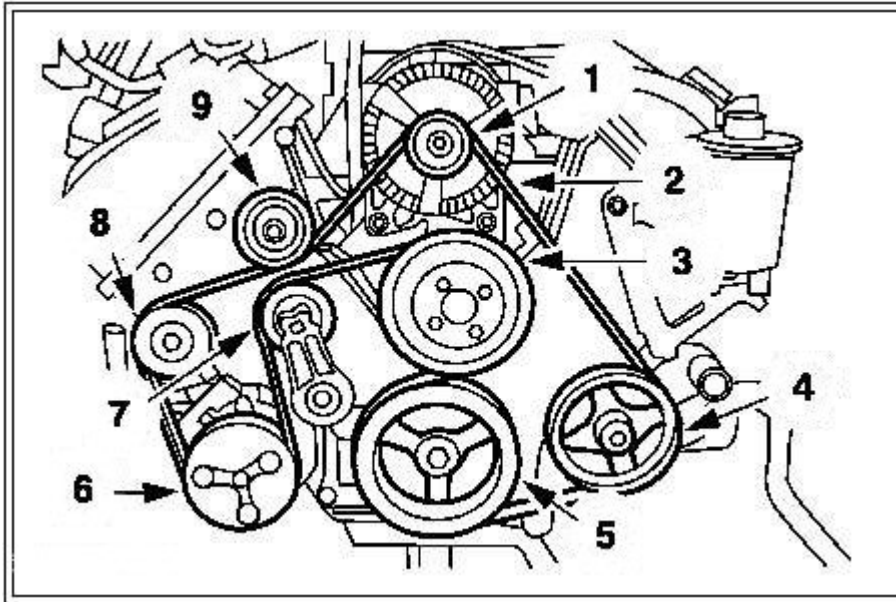

Serpentine Belt Routing

Serpentine Motorcraft Belt Part # 8620

1	Alternator Pulley
2	Drive Belt
3	Water Pump
4	Power Steering Pump Pulley
5	Crankshaft Vibration Damper
6	A/C Clutch Pulley
7	Drive Belt Tensioner
8	Belt Idler Pulley
9	Belt Idler Pulley